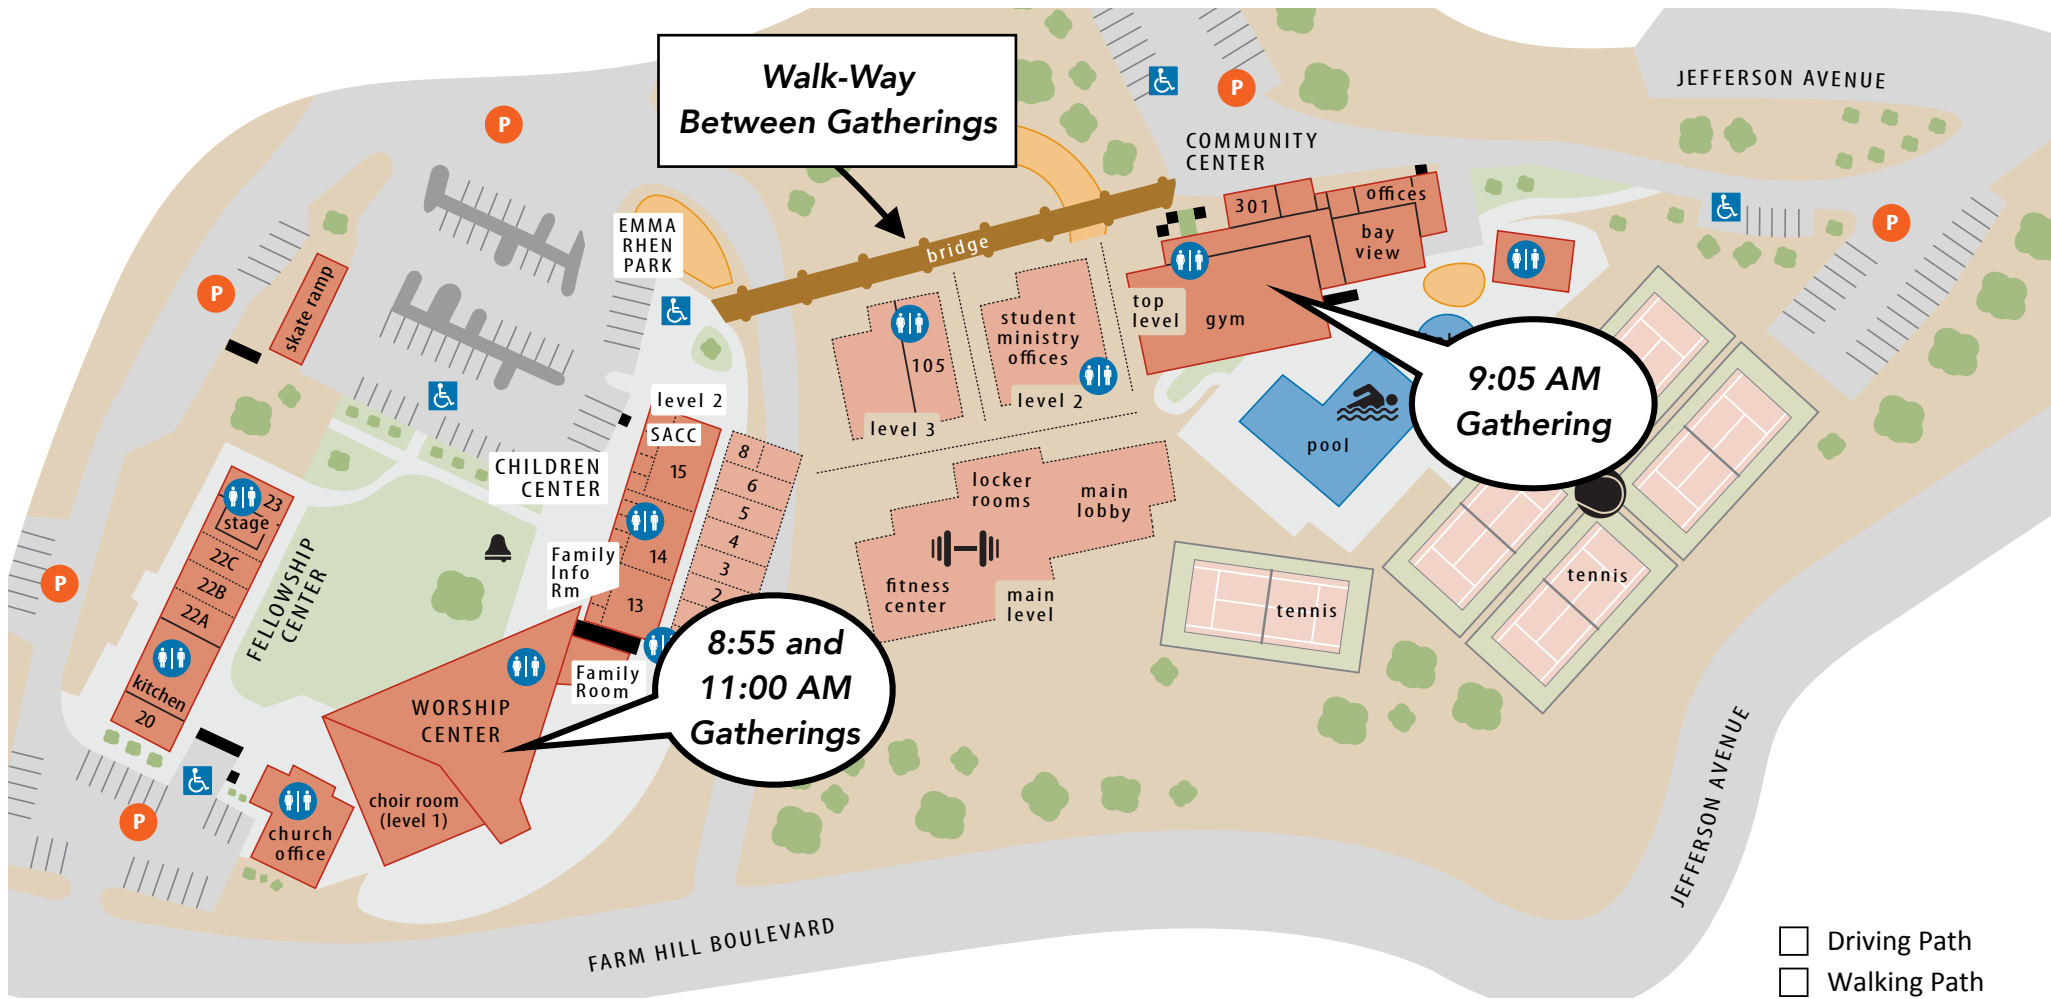

Peninsula Covenant Church **Map and Driving Directions**

FROM NORTH
(SAN FRANCISCO)

101 South

1. [1] Exit Whipple Avenue onto Veterans Boulevard
2. [2] Turn right onto Jefferson Avenue
3. [3] Take Jefferson Avenue two miles until it forks at traffic signal
4. [4] Stay straight onto Farm Hill Boulevard - Church is on right side

280 South

1. [1] Exit Farm Hill Boulevard
2. [2] Take Farm Hill two miles
3. [3] Church is on left side

FROM SOUTH
(SAN JOSE)

101 North

1. [1] Exit Woodside Road (West/Woodside)
2. [2] Exit El Camino Real (North/State Highway 82)
3. [3] Turn left onto Jefferson Avenue
4. [4] Take Jefferson Avenue two miles until it forks at traffic signal
5. [5] Stay straight onto Farm Hill Boulevard - Church is on right side

280 North

1. [1] Exit Farm Hill Boulevard
2. [2] Take Farm Hill two miles
3. [3] Church is on left side